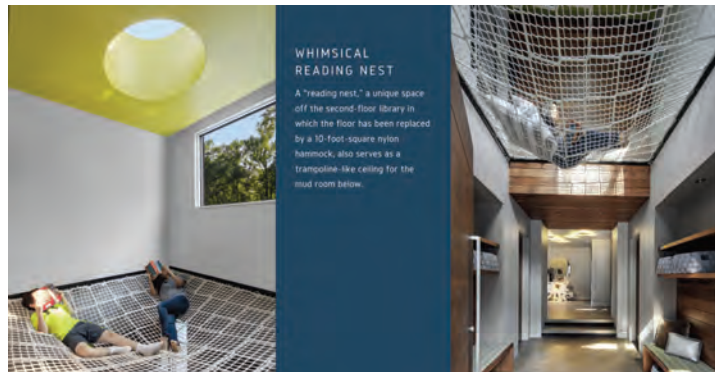

Life sized murals of the client's nature photography emblazon select walls in the gym, master bedroom and master bath, where the mosaic glass tile walls replicate a nature photo.

For the "reading nest," the floor was replaced with a 10 ft square nylon hammock. Other amenities in this spectacular 15,700 sf home, include a wine cellar, media room, library, craft room, art storage room, his and hers home office spaces, electric car-charging garage, spa and sauna and an indoor lap pool.